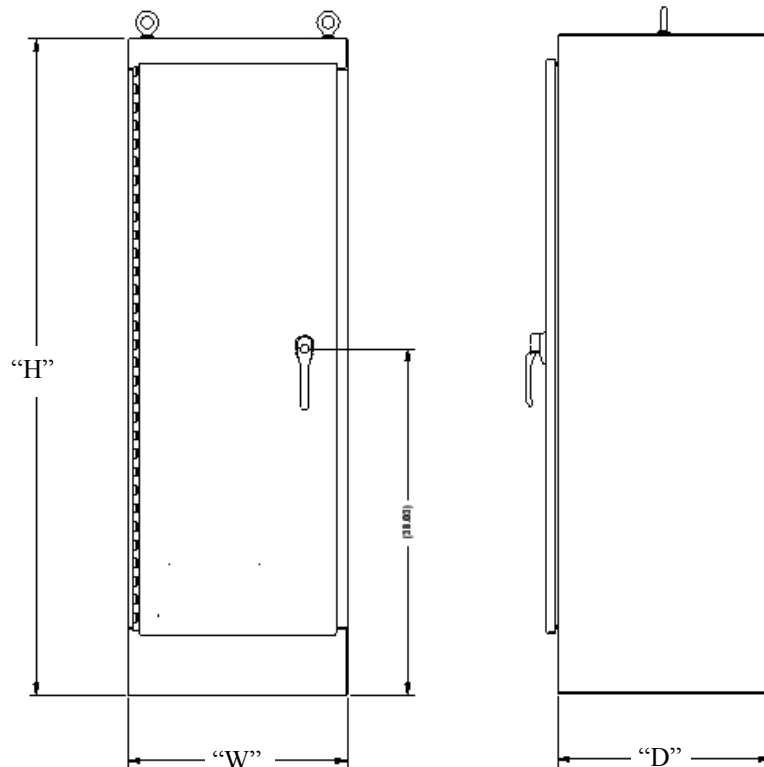

Steeline "SS"- Series Freestanding Type 4 & 4X Non-Disconnect and Disconnect Enclosure

Part Number   **H (in)** **W (in)** **D (in)**   **Mounting Panel Part Number**   **MPL H(in)**   **MPL W(in)**

Freestanding Carbon Steel Single Access

SS9003624NC1	90"	36"	24"	SS-90P36	78"	32"
SS9007224NC2	90"	72"	24"	SS-90P72	78"	68"
SS9010824NC3	90"	108"	24"	SS-86P72 SS-86P34	78" 78"	68" 30"
SS7203630NC1	72"	36"	30"	SS-72P36	60"	32"
SS7203636NC1	72"	36"	36"	SS-72P36	60"	32"
SS7206036NC2	72"	60"	36"	SS-72P60	60"	56"
SS9003636NC1	90"	36"	36"	SS-90P36	78"	32"
SS9007236NC2	90"	72"	36"	SS-90P72	78"	68"

Part Number   **H (in)** **W (in)** **D (in)**   **Mounting Panel Part Number**   **MPL H(in)**   **MPL W(in)**

Freestanding Carbon Steel Dual Access

SS7202424NC1A	72"	24"	24"	SS-72P24	60"	20"
SS7203024NC1A	72"	30"	24"	SS-72P34	60"	30"
SS7203624NC1A	72"	36"	24"	SS-72P36	60"	32"
SS7206024NC2A	72"	60"	24"	SS-72P48	60"	44"
SS7207224NC2A	72"	72"	24"	SS-72P72	60"	68"
SS9003624NC1A	90"	36"	24"	SS-90P36	78"	32"
SS9007224NC2A	90"	72"	24"	SS-90P72	78"	68"
SS7202430NC1A	72"	24"	30"	SS-72P24	60"	20"
SS7203036NC1A	72"	30"	36"	SS-72P30	60"	26"
SS7203636NC1A	72"	36"	36"	SS-72P36	60"	32"
SS7206036NC2A	72"	60"	36"	SS-72P60	60"	56"
SS9003636NC1A	90"	36"	36"	SS-90P36	78"	32"