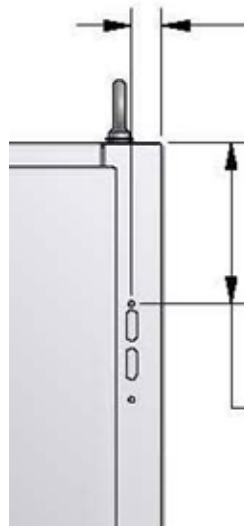

Flange Mount Disconnect

Disconnect Mounting Space for Universal Disconnect Cutout.

Refer to National Electrical Code 2008 article 43010(B) for wiring space required for line side conductors to be connected to disconnect.

Detail listed below:

Flange Mount Disconnect Detail

Distance from top of enclosure to top of hole of disconnect cutout.

Location determined as follows:

- Height of Encl. 60.06" / 60.12" will be 6.88"
- Height of Encl. 72.06" / 72.12" will be 12.88"
- Height of Encl. 86.12" will be 19.88"
- Height of Encl. 90.06" / 90.12" will be 21.88"

-Continue-